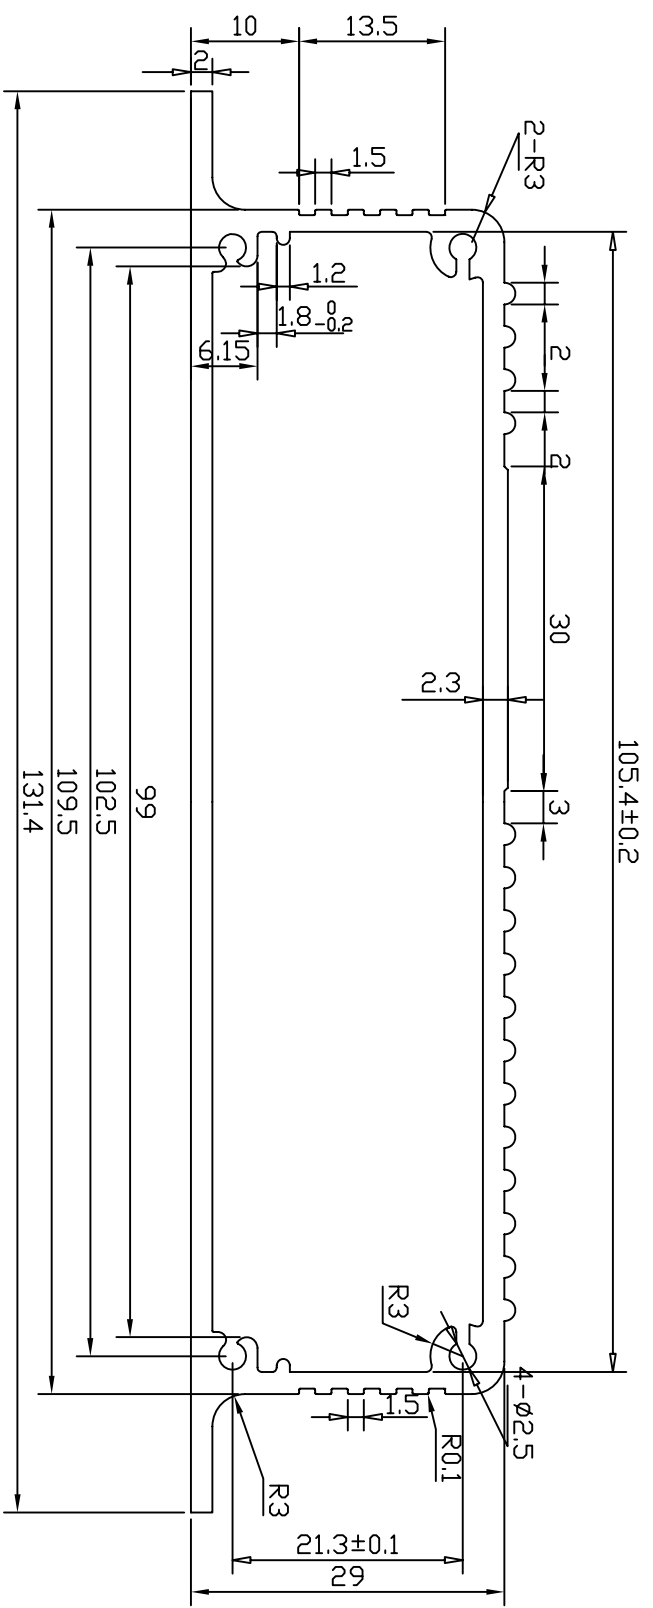

REVISION RECORD				
REV	ECD	DESCRIPTION	DRFT	CHKD

DETACHED LISTS		MM	INCHES
MM	0 ± 0.3	±	±
MM	.00 ± 0.02	±	±
MM	0.00 ± 0.01	±	±

DRFTD	DATE	DRFTD	DATE
CHKD	DATE	CHKD	DATE
MFD	DATE	MFD	DATE
APPLY	DATE	APPLY	DATE

ANGLES ± 5°	QTY :	MATERIAL :
		AL

FINISH:	DRAWING NO. AEH078	SIZE
	/PART NO. 00	A4
		REV

DD NOT SCALE DRAWING	SHEET 1	OF 1
----------------------	---------	------

埃弗勒斯
EVEREST
WWW.EVERESTCASE.COM

TITLE
AEH078